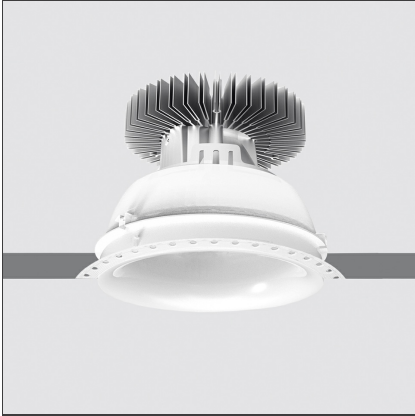

# Luceri LED Round Trimless - Comfort White Optics 3000K - Driver 35W Undimmable

IP20/44 without screen - 20/54 with screen

## DESCRIPTION

Luceri LED and Kadro LED offer a modular range of professional downlighters, highly flexible, providing customisable lighting solutions for every need. Thanks to TrueWhite technology, colour temperature and colour rendering index are maintained constant throughout the lifespan of this product, guaranteeing a consistent light quality. The emission of versions with metal reflector is compliant with EN12464 and has UGR<19, producing an effective and comfortable lighting solution.