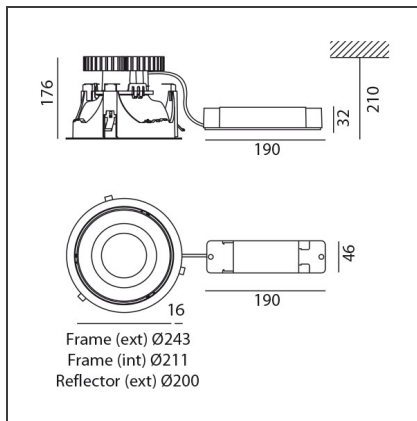

TECHNICAL DRAWINGS

FEATURES

Article Code:	BB02101 DV1015	Series:	Indoor
Colour:	White	Area contract:	Hospitality, null, Office
Installation:	Recessed, Ceiling		

DIMENSIONS

Width:	cm 17.6	Cutout diameter:	cm 23
Height:	cm 21	Cutout shape:	Rounded
Weight:	kg 1.5		
Recessed depth:	cm 21		

INCLUDED SOURCES

Category:	LED	Color temperature (K):	4000K
Number:	1	CRI:	90
Watt:	max 54W		
Type:	0		

LUMINAIRE

Watt:	54W	Delivered lumens output (lm):	4828lm
		CCT:	4000K
		Efficiency:	83%
		Efficacy:	89.41lm/W
		CRI:	90