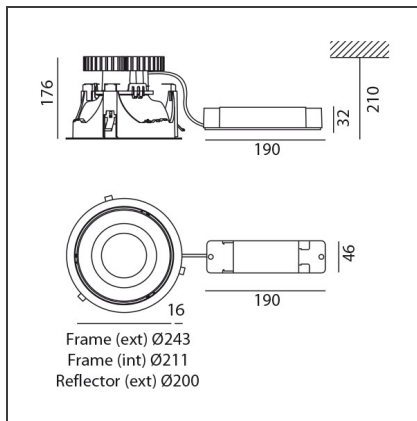

TECHNICAL DRAWINGS

FEATURES

Article Code:	BB02105 DV1015	Series:	Indoor
Colour:	Grey	Area contract:	Hospitality, null, Office
Installation:	Recessed, Ceiling		

DIMENSIONS

Width:	cm 17.6	Cutout diameter:	cm 23
Height:	cm 21	Cutout shape:	Rounded
Weight:	kg 1.5		
Recessed depth:	cm 21		

INCLUDED SOURCES

Category:	LED	Color temperature (K):	4000K
Number:	1	CRI:	90
Watt:	max 54W		
Type:	0		

LUMINAIRE

Watt:	54W	Delivered lumens output (lm):	4828lm
		CCT:	4000K
		Efficiency:	83%
		Efficacy:	89.41lm/W
		CRI:	90