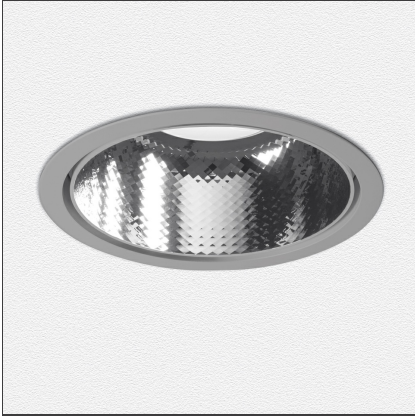

Luceri LED Round Trim - Faceted Mirror Optics 4000K - Driver 50W Undimmable - Grey

IP20/44 without screen - 20/54 with screen

DESIGN BY

Studio Artemide

DESCRIPTION

Luceri LED and Kadro LED offer a modular range of professional downlighters, highly flexible, providing customisable lighting solutions for every need. Thanks to TrueWhite technology, colour temperature and colour rendering index are maintained constant throughout the lifespan of this product, guaranteeing a consistent light quality. The emission of versions with metal reflector is compliant with EN12464 and has UGR

TECHNICAL DRAWINGS

FEATURES

Article Code:	BB02105 DV1015	Series:	Indoor
Colour:	Grey	Area contract:	Hospitality, null, Office
Installation:	Recessed, Ceiling		

DIMENSIONS

Width:	cm 17.6	Cutout diameter:	cm 23
Height:	cm 21	Cutout shape:	Rounded
Weight:	kg 1.5		
Recessed depth:	cm 21		