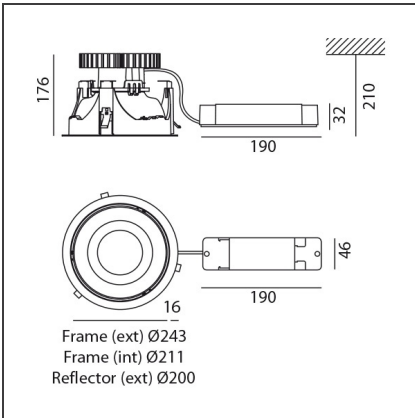

TECHNICAL DRAWINGS

FEATURES

Article Code:	BB02105 DV1017	Series:	Indoor
Colour:	Grey	Area contract:	Hospitality, null, Office
Installation:	Recessed, Ceiling		

DIMENSIONS

Width:	cm 17.6	Cutout diameter:	cm 23
Height:	cm 21	Cutout shape:	Rounded
Weight:	kg 1.5		
Recessed depth:	cm 21		

INCLUDED SOURCES

Category:	LED	Color temperature (K):	4000K
Number:	1	CRI:	90
Watt:	max 54W		
Type:	0		

LUMINAIRE

Watt:	27W	Delivered lumens output (lm):	2781lm
		CCT:	4000K
		Efficiency:	83%
		Efficacy:	103.01lm/W
		CRI:	90

Notes

Driver 220/240Vac 50/60Hz supplied separately.