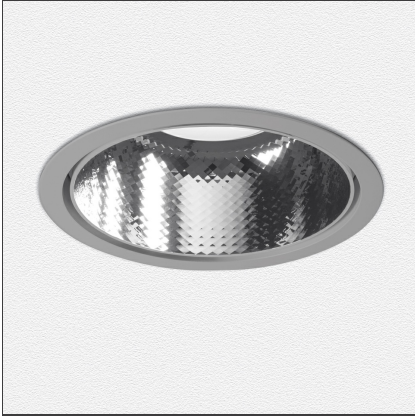

# Luceri LED Round Trim - Faceted Mirror Optics 4000K - Driver 35W Undimmable - Grey

IP20/44 without screen - 20/54 with screen

## DESCRIPTION

Luceri LED and Kadro LED offer a modular range of professional downlighters, highly flexible, providing customisable lighting solutions for every need. Thanks to TrueWhite technology, colour temperature and colour rendering index are maintained constant throughout the lifespan of this product, guaranteeing a consistent light quality. The emission of versions with metal reflector is compliant with EN12464 and has UGR

## FEATURES

<b>Article Code:</b>	BB02105 DV1017	<b>Series:</b>	Indoor
<b>Colour:</b>	Grey	<b>Area contract:</b>	Hospitality, null, Office
<b>Installation:</b>	Recessed, Ceiling		