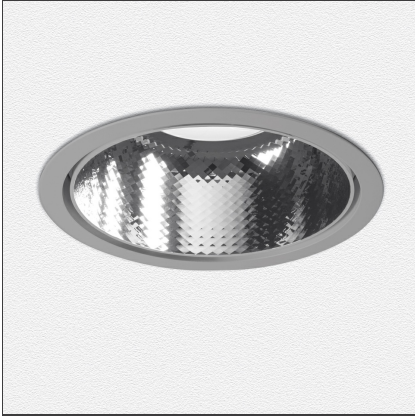

# Luceri LED Round Trim - Faceted Mirror Optics 3000K - Driver 50W Undimmable - Grey

IP20/44 without screen - 20/54 with screen

## DESCRIPTION

Luceri LED and Kadro LED offer a modular range of professional downlighters, highly flexible, providing customisable lighting solutions for every need. Thanks to TrueWhite technology, colour temperature and colour rendering index are maintained constant throughout the lifespan of this product, guaranteeing a consistent light quality. The emission of versions with metal reflector is compliant with EN12464 and has UGR

## FEATURES

<b>Article Code:</b>	BB02005 DV1015	<b>Series:</b>	Indoor
<b>Colour:</b>	Grey	<b>Area contract:</b>	Hospitality, null, Office
<b>Installation:</b>	Recessed, Ceiling		