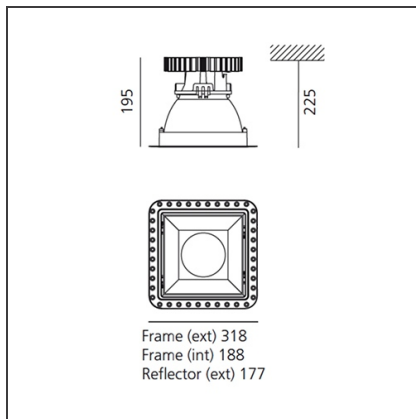

## TECHNICAL DRAWINGS

## DIMENSIONS

<b>Length:</b>	cm 31.8	<b>Cutout Width:</b>	cm 19.5
<b>Width:</b>	cm 19.5	<b>Cutout length:</b>	cm 19.5
<b>Height:</b>	cm 19.5	<b>Cutout shape:</b>	Squared
<b>Weight:</b>	kg 1.7		