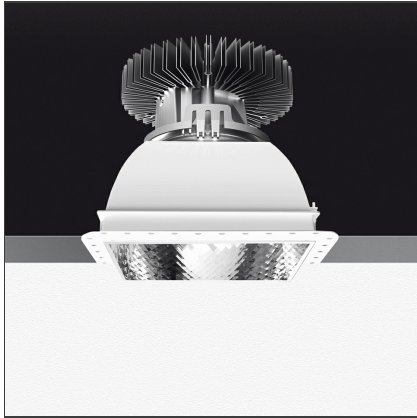

# Luceri LED Kadro Trimless - Faceted Mirror Optics 3000K - Driver 50W Undimmable

IP20/44 without screen - 20/54 with screen

## DESCRIPTION

Luceri LED and Kadro LED offer a modular range of professional downlighters, highly flexible, providing customisable lighting solutions for every need. Thanks to TrueWhite technology, colour temperature and colour rendering index are maintained constant throughout the lifespan of this product, guaranteeing a consistent light quality. The emission of versions with metal reflector is compliant with EN12464 and has UGR<19, producing an effective and comfortable lighting solution.

## FEATURES

<b>Article Code:</b>	BB11000 DV1015	<b>Material:</b>	Bezel, white reflector and screens in polycarbonate, reflectors in vacuum-metalled polycarbonate with anti-scratch surface treatment.
<b>Installation:</b>	Recessed, Ceiling	<b>Series:</b>	Indoor
		<b>Area contract:</b>	Hospitality, null, Office