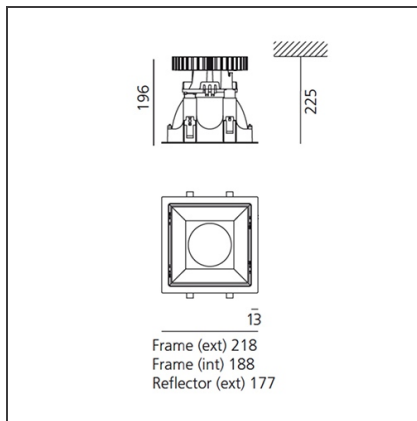

Luceri LED Kadro Trim - Faceted Mirror Optics Tunable White - Driver TW DALI 8 - White

IP20/44 without screen - 20/54 with screen

 **TW** Dimmerable: +  -

TECHNICAL DRAWINGS

DESIGN BY

Studio Artemide

DESCRIPTION

FEATURES

Article Code:	BB12201 DV1019	Material:	Bezel, white reflector and screens in polycarbonate, reflectors in vacuum-metalled polycarbonate with anti-scratch surface treatment.
Colour:	White	Series:	Indoor
Installation:	Recessed	Area contract:	Hospitality, null, Office

DIMENSIONS

Length:	cm 21.8	Cutout Width:	cm 20.3
Width:	cm 19.6	Cutout length:	cm 20.3
Height:	cm 19.6	Cutout shape:	Squared
Weight:	kg 1.7		

INCLUDED SOURCES

Category:	LED	Color temperature (K):	2900-5500
Number:	1	CRI:	90
Watt:	17W		
Type:	1		