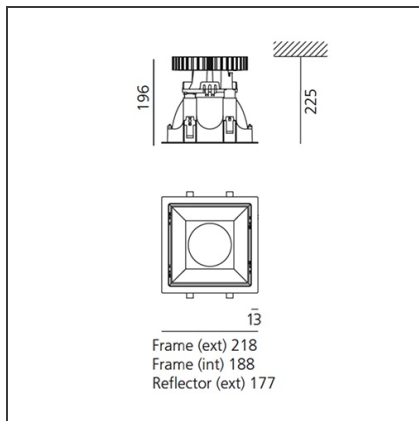

TECHNICAL DRAWINGS

FEATURES

Article Code:	BB12205 DV1019	Material:	Bezel, white reflector and screens in polycarbonate, reflectors in vacuum-metalled polycarbonate with anti-scratch surface treatment.
Colour:	Grey	Series:	Indoor
Installation:	Recessed	Area contract:	Hospitality, null, Office

DIMENSIONS

Length:	cm 21.8	Cutout Width:	cm 20.3
Width:	cm 19.6	Cutout length:	cm 20.3
Height:	cm 19.6	Cutout shape:	Squared
Weight:	kg 1.7		

INCLUDED SOURCES

Category:	LED	Color temperature (K):	2900-5500
Number:	1	CRI:	90
Watt:	17W		
Type:	1		

LUMINAIRE

Watt:	17W	Delivered lumens output (lm):	1711lm
		CCT:	2900-5500K
		CRI:	90
		Dimmable Typology:	Dali

Notes

Driver 220/240Vac 50/60Hz supplied separately.