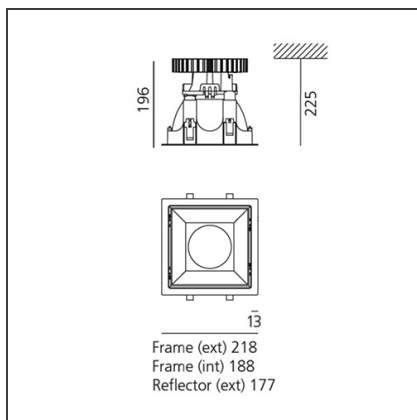

TECHNICAL DRAWINGS

DESIGN BY

Studio Artemide

DESCRIPTION

Luceri LED and Kadro LED offer a modular range of professional downlighters, highly flexible, providing customisable lighting solutions for every need. Thanks to TrueWhite technology, colour temperature and colour rendering index are maintained constant throughout the lifespan of this product, guaranteeing a consistent light quality. The emission of versions with metal reflector is compliant with EN12464 and has UGR

FEATURES

Article Code:	BB12101 DV1016	Material:	Bezel, white reflector and screens in polycarbonate, reflectors in vacuum-metalled polycarbonate with anti-scratch surface treatment.
Colour:	White	Series:	Indoor
Installation:	Recessed	Area contract:	Hospitality, null, Office

DIMENSIONS

Length:	cm 21.8	Cutout Width:	cm 20.3
Width:	cm 19.6	Cutout length:	cm 20.3
Height:	cm 19.6	Cutout shape:	Squared
Weight:	kg 1.7		

INCLUDED SOURCES

Category:	LED	Color temperature (K):	4000K
Number:	1	CRI:	90
Watt:	max 54W		
Type:	0		

LUMINAIRE

Watt:	54W	Delivered lumens output (lm):	4679lm
		CCT:	4000K
		Efficiency:	81%
		Efficacy:	86.65lm/W
		CRI:	90
		Dimmable Typology:	Dali

Notes

Driver 220/240Vac 50/60Hz supplied separately.