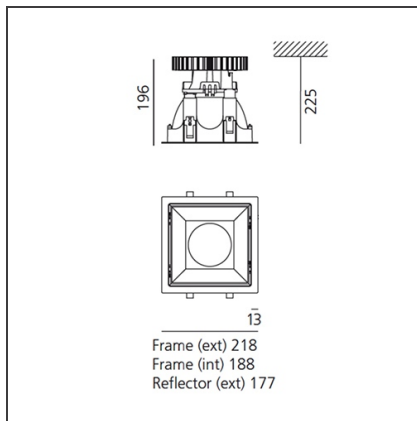

## TECHNICAL DRAWINGS

## DIMENSIONS

<b>Length:</b>	cm 21.8	<b>Cutout Width:</b>	cm 20.3
<b>Width:</b>	cm 19.6	<b>Cutout length:</b>	cm 20.3
<b>Height:</b>	cm 19.6	<b>Cutout shape:</b>	Squared
<b>Weight:</b>	kg 1.7		