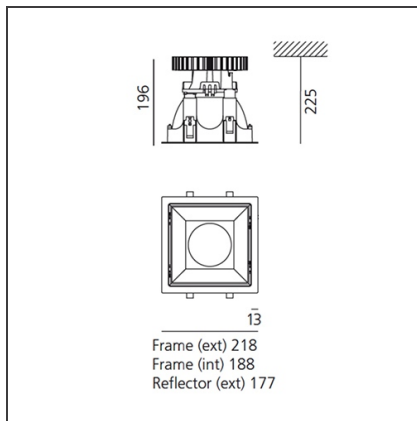

TECHNICAL DRAWINGS

FEATURES

Article Code:	BB12101 DV1018	Material:	Bezel, white reflector and screens in polycarbonate, reflectors in vacuum-metalled polycarbonate with anti-scratch surface treatment.
Colour:	White	Series:	Indoor
Installation:	Recessed	Area contract:	Hospitality, null, Office

DIMENSIONS

Length:	cm 21.8	Cutout Width:	cm 20.3
Width:	cm 19.6	Cutout length:	cm 20.3
Height:	cm 19.6	Cutout shape:	Squared
Weight:	kg 1.7		

INCLUDED SOURCES

Category:	LED	Color temperature (K):	4000K
Number:	1	CRI:	90
Watt:	max 54W		
Type:	0		