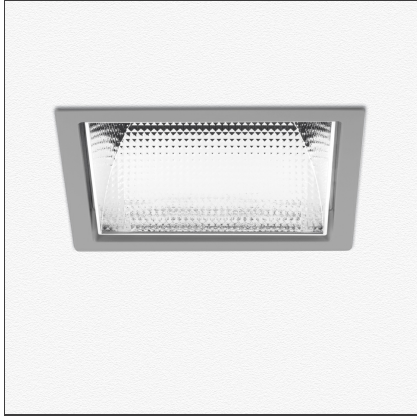

Luceri LED Kadro Trim - Faceted Mirror Optics 4000K - Driver 35W DALI - Grey

IP20/44 without screen - 20/54 with screen

Dimmerable: + -

TECHNICAL DRAWINGS

DESIGN BY

Studio Artemide

DESCRIPTION

Luceri LED and Kadro LED offer a modular range of professional downlighters, highly flexible, providing customisable lighting solutions for every need. Thanks to TrueWhite technology, colour temperature and colour rendering index are maintained constant throughout the lifespan of this product, guaranteeing a consistent light quality. The emission of versions with metal reflector is compliant with EN12464 and has UGR

FEATURES

Article Code:	BB12105 DV1018	Material:	Bezel, white reflector and screens in polycarbonate, reflectors in vacuum-metalled polycarbonate with anti-scratch surface treatment.
Colour:	Grey	Series:	Indoor
Installation:	Recessed	Area contract:	Hospitality, null, Office

DIMENSIONS

Length:	cm 21.8	Cutout Width:	cm 20.3
Width:	cm 19.6	Cutout length:	cm 20.3
Height:	cm 19.6	Cutout shape:	Squared
Weight:	kg 1.7		

INCLUDED SOURCES

Category:	LED	Color temperature (K):	4000K
Number:	1	CRI:	90
Watt:	max 54W		
Type:	0		