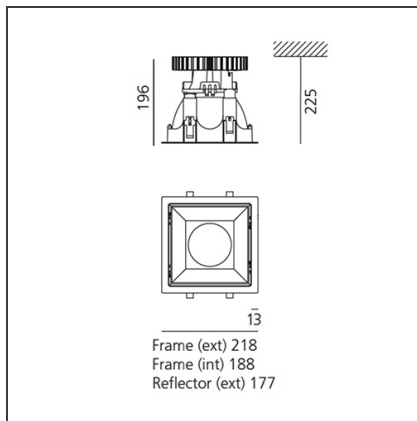

TECHNICAL DRAWINGS

DESIGN BY

Studio Artemide

DESCRIPTION

Luceri LED and Kadro LED offer a modular range of professional downlighters, highly flexible, providing customisable lighting solutions for every need. Thanks to TrueWhite technology, colour temperature and colour rendering index are maintained constant throughout the lifespan of this product, guaranteeing a consistent light quality. The emission of versions with metal reflector is compliant with EN12464 and has UGR

FEATURES

Article Code:	BB12105 DV1018	Material:	Bezel, white reflector and screens in polycarbonate, reflectors in vacuum-metalled polycarbonate with anti-scratch surface treatment.
Colour:	Grey	Series:	Indoor
Installation:	Recessed	Area contract:	Hospitality, null, Office

DIMENSIONS

Length:	cm 21.8	Cutout Width:	cm 20.3
Width:	cm 19.6	Cutout length:	cm 20.3
Height:	cm 19.6	Cutout shape:	Squared
Weight:	kg 1.7		

INCLUDED SOURCES

Category:	LED	Color temperature (K):	4000K
Number:	1	CRI:	90
Watt:	max 54W		
Type:	0		

LUMINAIRE

Watt:	27W	Delivered lumens output (lm):	2695lm
		CCT:	4000K
		Efficiency:	81%
		Efficacy:	99.83lm/W
		CRI:	90
		Dimmable Typology:	Dali

Notes

Driver 220/240Vac 50/60Hz supplied separately.