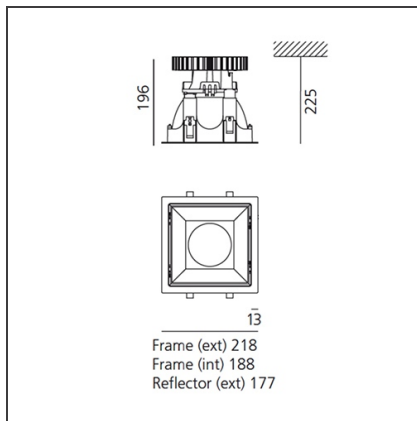

TECHNICAL DRAWINGS

DESIGN BY

Studio Artemide

DESCRIPTION

Luceri LED and Kadro LED offer a modular range of professional downlighters, highly flexible, providing customisable lighting solutions for every need. Thanks to TrueWhite technology, colour temperature and colour rendering index are maintained constant throughout the lifespan of this product, guaranteeing a consistent light quality. The emission of versions with metal reflector is compliant with EN12464 and has UGR

FEATURES

Article Code:	BB12001 DV1016	Material:	Bezel, white reflector and screens in polycarbonate, reflectors in vacuum-metalled polycarbonate with anti-scratch surface treatment.
Colour:	White	Series:	Indoor
Installation:	Recessed	Area contract:	Hospitality, null, Office

DIMENSIONS

Length:	cm 21.8	Cutout Width:	cm 20.3
Width:	cm 19.6	Cutout length:	cm 20.3
Height:	cm 19.6	Cutout shape:	Squared
Weight:	kg 1.7		

INCLUDED SOURCES

Category:	LED	Color temperature (K):	3000K
Number:	1	CRI:	90
Watt:	max 54W		
Type:	0		

LUMINAIRE

Watt:	54W	Delivered lumens output (lm):	4389lm
		CCT:	3000K
		Efficiency:	81%
		Efficacy:	81.27lm/W
		CRI:	90
		Dimmable Typology:	Dali

Notes

Driver 220/240Vac 50/60Hz supplied separately.