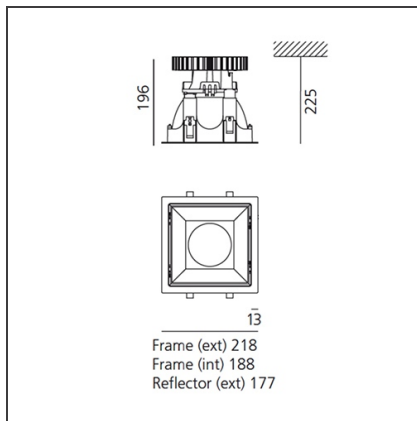

TECHNICAL DRAWINGS

DESIGN BY

Studio Artemide

DESCRIPTION

Luceri LED and Kadro LED offer a modular range of professional downlighters, highly flexible, providing customisable lighting solutions for every need. Thanks to TrueWhite technology, colour temperature and colour rendering index are maintained constant throughout the lifespan of this product, guaranteeing a consistent light quality. The emission of versions with metal reflector is compliant with EN12464 and has UGR

FEATURES

Article Code:	BB12005 DV1018	Material:	Bezel, white reflector and screens in polycarbonate, reflectors in vacuum-metalled polycarbonate with anti-scratch surface treatment.
Colour:	Grey	Series:	Indoor
Installation:	Recessed	Area contract:	Hospitality, null, Office

DIMENSIONS

Length:	cm 21.8	Cutout Width:	cm 20.3
Width:	cm 19.6	Cutout length:	cm 20.3
Height:	cm 19.6	Cutout shape:	Squared
Weight:	kg 1.7		

INCLUDED SOURCES

Category:	LED	Color temperature (K):	3000K
Number:	1	CRI:	90
Watt:	max 54W		
Type:	0		

LUMINAIRE

Watt:	27W	Delivered lumens output (lm):	2520lm
		CCT:	3000K
		Efficiency:	81%
		Efficacy:	93.33lm/W
		CRI:	90
		Dimmable Typology:	Dali

Notes

Driver 220/240Vac 50/60Hz supplied separately.