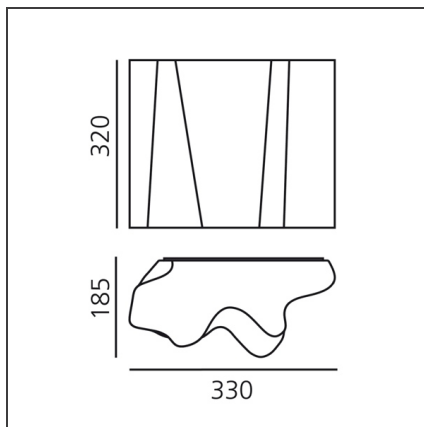

Logico Wall - White

IP20     

Dimmerable: +  -

TECHNICAL DRAWINGS

DESIGN BY

Gerhard Reichert, Michele De Lucchi

DESCRIPTION

FEATURES

| | | | |
|----------------------|----------|-----------------------|--|
| Article Code: | 0391030A | Material: | Blown glass, steel |
| Colour: | White | Series: | Design |
| Installation: | Wall | Area contract: | Hospitality, null, Office, Residential |
| Environment: | Indoor | Emission: | Diffused And Direct |

DIMENSIONS

| | |
|----------------|---------|
| Length: | cm 33 |
| Width: | cm 18.5 |
| Height: | cm 32 |

NOT INCLUDED SOURCES

| | | | |
|------------------|------|-------------------------|-------|
| Category: | HALO | Color Rendering: | 2800K |
| Number: | 2 | | |
| Watt: | 57W | | |
| Socket: | E27 | | |