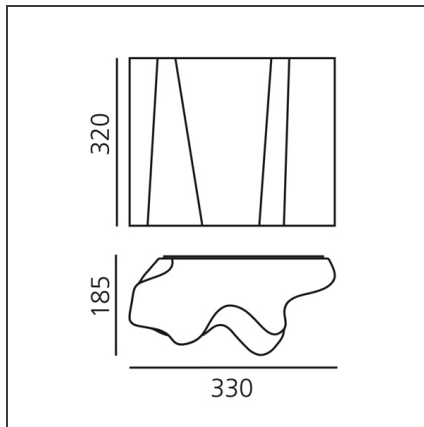

Logico Wall - Tobacco

IP20     

Dimmerable: 

TECHNICAL DRAWINGS

DESIGN BY

Gerhard Reichert, Michele De Lucchi

DESCRIPTION

FEATURES

Article Code:	0391040A	Material:	Blown glass, steel
Colour:	Tobacco	Series:	Design
Installation:	Wall	Area contract:	Hospitality, null, Office, Residential
Environment:	Indoor	Emission:	Diffused And Direct

DIMENSIONS

Length:	cm 33
Width:	cm 18.5
Height:	cm 32

NOT INCLUDED SOURCES

Category:	HALO	Color Rendering:	2800K
Number:	2		
Watt:	57W		
Socket:	E27		

ALTERNATIVE SOURCES

Category:	LED
Number:	2
Watt:	8W
Delivered lumens output (lm):	900lm
Type:	2
Socket:	E27
Class:	A

LUMINAIRE

Watt:	104W	Delivered lumens output (lm):	1640lm
Voltage:	220V-240V	CCT:	2800K