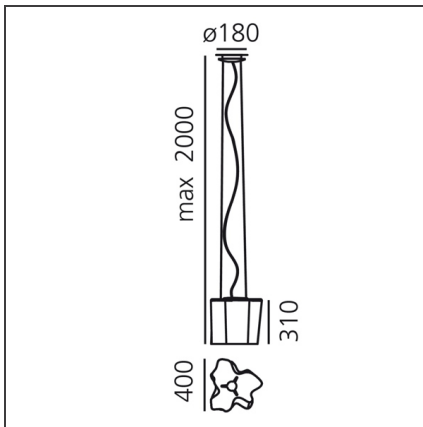

Logico Suspension - Grey

IP20     

Dimmerable: +  -

TECHNICAL DRAWINGS

DESIGN BY

Gerhard Reichert, Michele De Lucchi

DESCRIPTION

FEATURES

Article Code:	0453010A	Material:	Blown glass, aluminium
Colour:	Grey	Series:	Design
Installation:	Suspension	Area contract:	Hospitality, Office
Environment:	Indoor	Emission:	Diffused And Direct

DIMENSIONS

Width:	cm 40
Height:	cm 31
Base Diameter:	cm 18
Max Height from ceiling:	cm 200

NOT INCLUDED SOURCES

Category:	HALO	Color temperature (K):	2700K
Number:	1	Class:	A
Watt:	116W		
Socket:	E27		

ALTERNATIVE SOURCES

Category:	LED
Number:	1
Watt:	15W
Type:	2
Socket:	E27
Class:	A

LUMINAIRE

Watt:	116W	Delivered lumens output (lm):	2870lm
Voltage:	220V-240V	CCT:	2900K

Notes

Available in four sizes and in four configurations: single, on line, 3x120° and 4x90°. Its modular shape lends itself to the creation and realisation of customized compositions, supplied as special project. Logico nano track is available with track adapter.