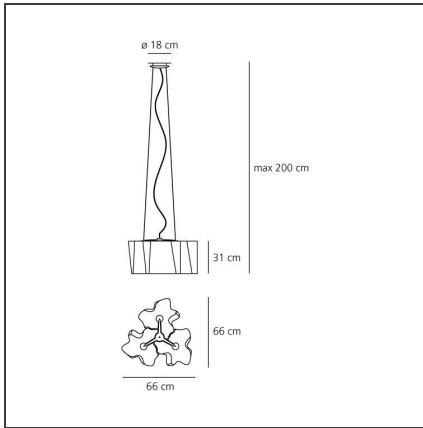

# Logico Suspension 3x120° - White

IP20     

Dimmerable: +  -

## FEATURES

<b>Article Code:</b>	0454020A	<b>Material:</b>	Blown glass, aluminium
<b>Colour:</b>	White	<b>Series:</b>	Design
<b>Installation:</b>	Suspension	<b>Area contract:</b>	Hospitality, null, Office
<b>Environment:</b>	Indoor	<b>Emission:</b>	Diffused And Direct

## DIMENSIONS

<b>Length:</b>	cm 66
<b>Width:</b>	cm 66
<b>Height:</b>	cm 31
<b>Base Diameter:</b>	cm 18
<b>Max Height from ceiling:</b>	cm 200

## Notes

Available in four sizes and in four configurations: single, on line, 3x120° and 4x90°. Its modular shape lends itself to the creation and realisation of customized compositions, supplied as special project.