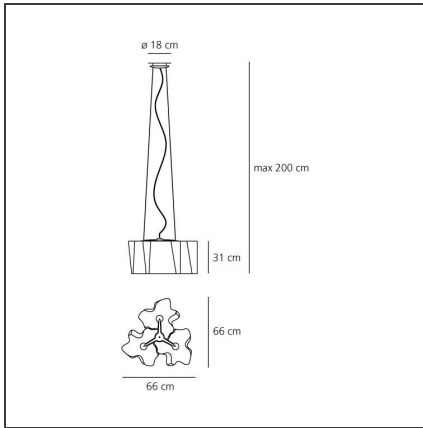

# Logico Suspension 3x120° - Tobacco

IP20

Dimmerable: + -

## TECHNICAL DRAWINGS

## DIMENSIONS

<b>Length:</b>	cm 66
<b>Width:</b>	cm 66
<b>Height:</b>	cm 31
<b>Base Diameter:</b>	cm 18
<b>Max Height from ceiling:</b>	cm 200

## Notes

Available in four sizes and in four configurations: single, on line, 3x120° and 4x90°. Its modular shape lends itself to the creation and realisation of customized compositions, supplied as special project.