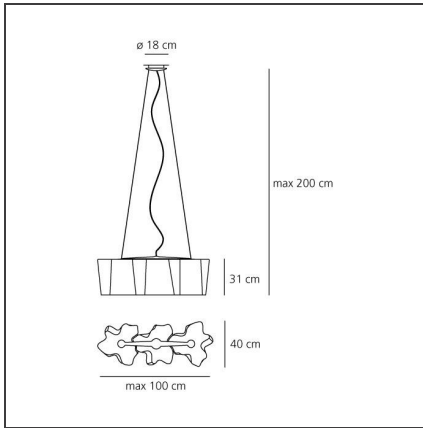

Logico Suspension 3 In Linea - White

IP20     

Dimmerable: +  -

DESIGN BY

Gerhard Reichert, Michele De Lucchi

TECHNICAL DRAWINGS

FEATURES

Article Code:	0455020A	Material:	Blown glass, aluminium
Colour:	White	Series:	Design
Installation:	Suspension	Area contract:	Hospitality, null, Office
Environment:	Indoor	Emission:	Diffused And Direct

DIMENSIONS

Length:	cm 100
Width:	cm 40
Height:	cm 31
Base Diameter:	cm 18
Max Height from ceiling:	cm 200

NOT INCLUDED SOURCES

Category:	HALO	Color Rendering:	1a
Number:	3	Color temperature (K):	2900K
Watt:	116W		
Lbs:	Qa60		
Socket:	E27		

ALTERNATIVE SOURCES

Category:	LED
Number:	3
Watt:	15W
Type:	2
Socket:	E27
Class:	A

LUMINAIRE

Watt:	348W	Delivered lumens output (lm):	4500lm
Voltage:	220V-240V	CCT:	2700K

Notes

Available in four sizes and in four configurations: single, on line, 3x120° and 4x90°. Its modular shape lends itself to the creation and realisation of customized compositions, supplied as special project. Logico nano track is available with track adapter.