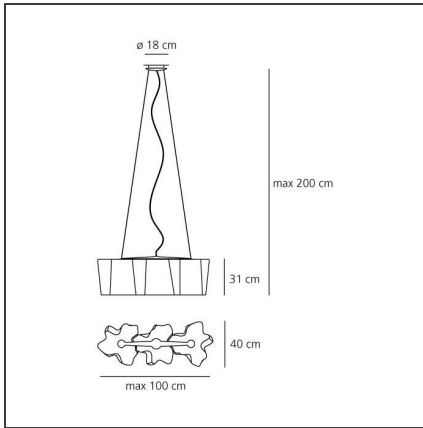

Logico Suspension 3 In Linea - Tobacco

IP20     

Dimmerable: +  -

TECHNICAL DRAWINGS

DESIGN BY

Gerhard Reichert, Michele De Lucchi

DESCRIPTION

FEATURES

Article Code:	0455040A	Material:	Blown glass, aluminium
Colour:	Tobacco	Series:	Design
Installation:	Suspension	Area contract:	Hospitality, null, Office
Environment:	Indoor	Emission:	Diffused And Direct

DIMENSIONS

Length:	cm 100
Width:	cm 40
Height:	cm 31
Base Diameter:	cm 18
Max Height from ceiling:	cm 200

NOT INCLUDED SOURCES

Category:	HALO	Color Rendering:	1a
Number:	3	Color temperature (K):	2900K
Watt:	116W		
Lbs:	Qa60		
Socket:	E27		

ALTERNATIVE SOURCES

Category:	LED
Number:	3
Watt:	15W
Type:	2
Socket:	E27
Class:	A

LUMINAIRE

Watt:	348W	Delivered lumens output (lm):	4500lm
Voltage:	220V-240V	CCT:	2700K

Notes

Available in four sizes and in four configurations: single, on line, 3x120° and 4x90°. Its modular shape lends itself to the creation and realisation of customized compositions, supplied as special project. Logico nano track is available with track adapter.