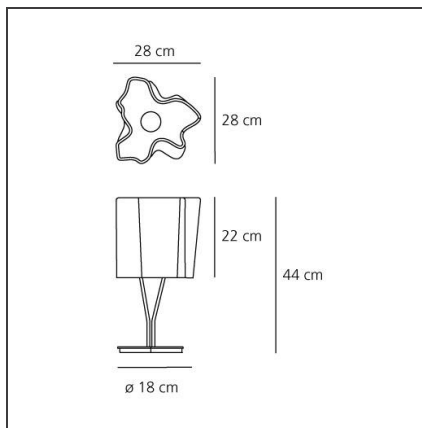

Logico Mini table Tobacco/Chrome

IP20      

TECHNICAL DRAWINGS

DESIGN BY

Gerhard Reichert, Michele De Lucchi

DESCRIPTION

Materials: Chromed zinc-alloy base, chrome-plated steel structure; blown glass diffuser with polished-silk finish. Three layers blown glass (crystal + silk + crystal) in a mold which is upside down to assure structural consistence to glass. Logico tavolo and Logico tavolo mini have a touch dimmer to adjust the light intensity.

FEATURES

Article Code:	0700140A	Material:	blown glass, steel, zamak
Colour:	Tobacco / Chrome	Series:	Design
Installation:	Table	Area contract:	Hospitality, Office
Environment:	Indoor	Emission:	Diffused And Direct

DIMENSIONS

Length:	cm 28	Impact Resistance:	N/D
Width:	cm 28	Glow Wire Test:	N/D
Height:	cm 44		
Base Diameter:	cm 18		

NOT INCLUDED SOURCES

Category:	HALO
Number:	3
Watt:	30W
Lbs:	D45
Socket:	E14

ALTERNATIVE SOURCES

Category:	LED
Number:	3
Watt:	6W
Delivered lumens output (lm):	470lm
Type:	2
Socket:	E14
Class:	A

LUMINAIRE

Watt:	84W	Delivered lumens output (lm):	1035lm
Voltage:	220V-240V	CCT:	2800K

Notes

Equipped with a touch dimmer to adjust the light intensity.