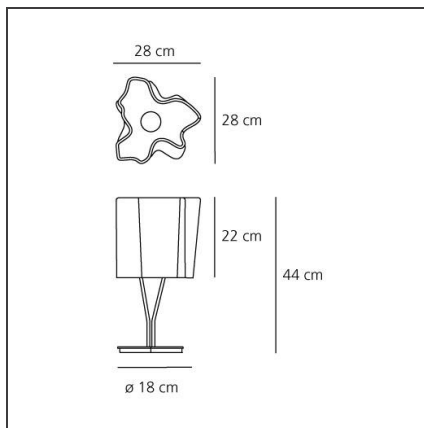

TECHNICAL DRAWINGS

FEATURES

Article Code:	0700120A	Material:	blown glass, steel, zamak
Colour:	Silk gloss / Chrome	Series:	Design
Installation:	Table	Area contract:	Hospitality, Office
Environment:	Indoor	Emission:	Diffused And Direct

DIMENSIONS

Length:	cm 28	Impact Resistance:	N/D
Width:	cm 28	Glow Wire Test:	N/D
Height:	cm 44		
Base Diameter:	cm 18		

NOT INCLUDED SOURCES

Category:	HALO
Number:	3
Watt:	30W
Lbs:	D45
Socket:	E14

ALTERNATIVE SOURCES

Category:	LED
Number:	3
Watt:	6W
Delivered lumens output (lm):	470lm
Type:	2
Socket:	E14
Class:	A

LUMINAIRE

Watt:	84W	Delivered lumens output (lm):	1035lm
Voltage:	220V-240V	CCT:	2800K

Notes

Equipped with a touch dimmer to adjust the light intensity.