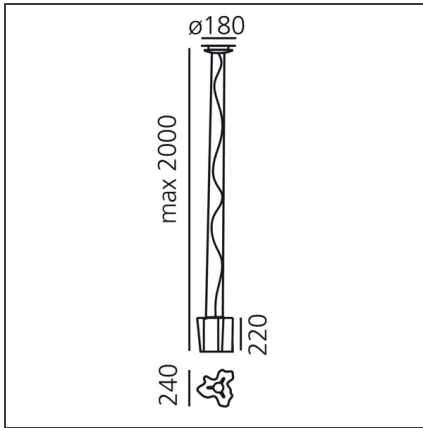

Logico Mini suspension

IP20     

Dimmerable: +  -

TECHNICAL DRAWINGS

DESIGN BY

Gerhard Reichert, Michele De Lucchi

FEATURES

Article Code:	0696020A	Material:	Blown glass, aluminium
Colour:	White	Series:	Design
Installation:	Suspension	Area contract:	Hospitality, Office
Environment:	Indoor	Emission:	Diffused And Direct

DIMENSIONS

Width:	cm 24
Height:	cm 22
Base Diameter:	cm 18
Max Height from ceiling:	cm 200

NOT INCLUDED SOURCES

Category:	HALO	Color Rendering:	1a
Number:	1	Color temperature (K):	2900K
Watt:	77W		
Lbs:	A60		
Socket:	E27		
Duration (h):	1000h		

ALTERNATIVE SOURCES

Category:	LED
Number:	1
Watt:	10W
Delivered lumens output (lm):	1055lm
Type:	2
Socket:	E27
Class:	A

LUMINAIRE

Watt:	77W	Delivered lumens output (lm):	1180lm
Voltage:	220V-240V	CCT:	2900K

Notes

Available in four sizes and in four configurations: single, on line, 3x120° and 4x90°. Its modular shape lends itself to the creation and realisation of customized compositions, supplied as special project. Logico nano track is available with track adapter.