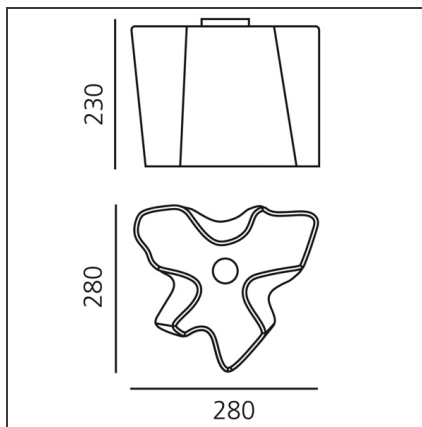

Logico Mini ceiling

IP20     

Dimmerable: +  -

TECHNICAL DRAWINGS

DESIGN BY

Gerhard Reichert, Michele De Lucchi

FEATURES

Article Code:	0692020A	Material:	Blown glass, aluminium
Colour:	White	Series:	Design
Installation:	Ceiling	Area contract:	Hospitality, Office
Environment:	Indoor	Emission:	Diffused And Direct

DIMENSIONS

Length:	cm 28
Width:	cm 28
Height:	cm 23

NOT INCLUDED SOURCES

Category:	HALO	Color Rendering:	1a
Number:	1	Color temperature (K):	2900K
Watt:	77W		
Lbs:	A60		
Socket:	E27		
Duration (h):	1000h		

ALTERNATIVE SOURCES

Category:	LED
Number:	1
Watt:	10W
Type:	2
Socket:	E27
Class:	A

LUMINAIRE

Watt:	77W	Delivered lumens output (lm):	1180lm
Voltage:	220V-240V	CCT:	2900K

Notes

Its modular shape lends itself to the creation and realisation of customized compositions, supplied as special project.