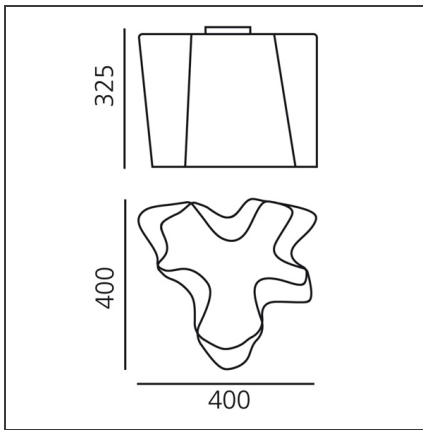

Logico Ceiling - Tobacco

IP20      
 Dimmerable: +  -

TECHNICAL DRAWINGS

DESIGN BY

Gerhard Reichert, Michele De Lucchi

DESCRIPTION

FEATURES

Article Code:	0452040A	Material:	Blown glass, aluminium
Colour:	Tobacco	Series:	Design
Installation:	Ceiling	Area contract:	Hospitality, Office
Environment:	Indoor	Emission:	Diffused And Direct

DIMENSIONS

Length:	cm 40
Width:	cm 40
Height:	cm 32.5

NOT INCLUDED SOURCES

Category:	HALO	Color Rendering:	1a
Number:	1	Color temperature (K):	2900K
Watt:	116W		
Lbs:	Qa60		
Socket:	E27		

ALTERNATIVE SOURCES

Category:	LED
Number:	1
Watt:	15W
Type:	2
Socket:	E27
Class:	A

LUMINAIRE

Watt:	116W	Delivered lumens output (lm):	1639lm
Voltage:	220V-240V	CCT:	2900K

Notes

Its modular shape lends itself to the creation and realisation of customized compositions, supplied as special project.