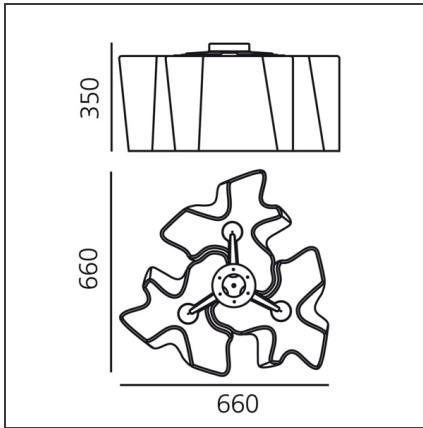

Logico Ceiling 3x120° - White

IP20     

Dimmerable: +  -

DESIGN BY

Gerhard Reichert, Michele De Lucchi

TECHNICAL DRAWINGS

FEATURES

Article Code:	0458020A	Material:	Blown glass, aluminium
Colour:	White	Series:	Design
Installation:	Ceiling	Area contract:	Hospitality, null, Office
Environment:	Indoor	Emission:	Diffused And Direct

DIMENSIONS

Length:	cm 66
Width:	cm 66
Height:	cm 35

NOT INCLUDED SOURCES

Category:	HALO	Color Rendering:	1a
Number:	3	Color temperature (K):	2900K
Watt:	116W		
Lbs:	Qa60		
Socket:	E27		

ALTERNATIVE SOURCES

Category:	LED
Number:	3
Watt:	15W
Type:	2
Socket:	E27
Class:	A

LUMINAIRE

Watt:	3x15W	Delivered lumens output (lm):	8610lm
Voltage:	220V-240V	CCT:	2900K

Notes

Its modular shape lends itself to the creation and realisation of customized compositions, supplied as special project.