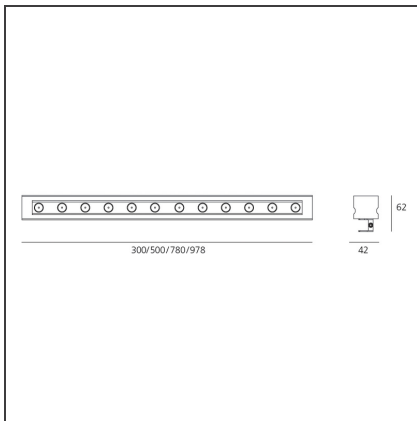

TECHNICAL DRAWINGS

FEATURES

Article Code:	NL1733325K0	Material:	Aluminium, transparent tempered glass.
Colour:	Silver gray	Series:	Outdoor
Installation:	Recessed	Area contract:	Outdoor

DIMENSIONS

Length:	cm 78	Impact Resistance:	IK07
Width:	cm 4.2		
Height:	cm 6.2		
Weight:	kg 2.8		

INCLUDED SOURCES

Category:	LED	Color temperature (K):	3000K
Number:	3	Voltage:	24Vdc
Watt:	8,5W		
Delivered lumens output (lm):	1776lm		
Type:	0		
Class:	A		

LUMINAIRE

Power Supply:	Remote electronic	Delivered lumens output (lm):	1645lm
Watt:	25W	CCT:	3000K
Voltage:	24Vdc	CRI:	80

Notes

Medium optic

Medium luminous flux to highlight details, large sections of windows. (25° optic)