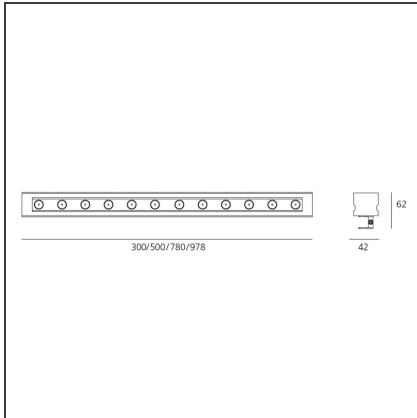

TECHNICAL DRAWINGS

FEATURES

Article Code:	NL1733210K0	Material:	Aluminium, transparent tempered glass.
Colour:	Silver gray	Series:	Outdoor
Installation:	Recessed	Area contract:	Outdoor

DIMENSIONS

Length:	cm 78	Impact Resistance:	IK07
Width:	cm 4.2		
Height:	cm 6.2		
Weight:	kg 2.2		

INCLUDED SOURCES

Category:	LED	Color temperature (K):	3000K
Number:	3	Voltage:	24Vdc
Watt:	8,5W		
Delivered lumens output (lm):	1776lm		
Type:	0		
Class:	A		

LUMINAIRE

Power Supply:	Remote electronic	Delivered lumens output (lm):	1248lm
Watt:	25W	CCT:	3000K
Voltage:	24Vdc	CRI:	80

Notes

Spot optic Concentrated luminous flow to highlight details avoiding unwanted light dispersion.(10° optic)