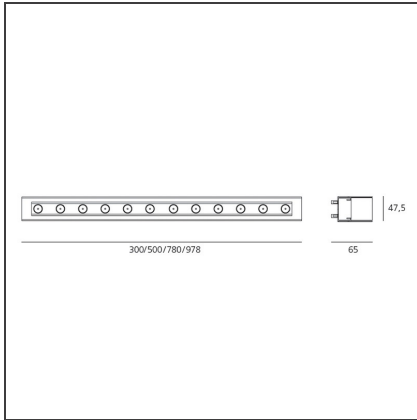

TECHNICAL DRAWINGS

FEATURES

Article Code:	NL1732025K0	Material:	Aluminium, transparent tempered glass.
Colour:	Silver gray	Series:	Outdoor
Installation:	Recessed	Area contract:	Outdoor

DIMENSIONS

Length:	cm 30	Impact Resistance:	IK07
Width:	cm 4,8		
Height:	cm 9		
Weight:	kg 0.9		

INCLUDED SOURCES

Category:	LED	Color temperature (K):	3000K
Number:	1	Voltage:	24Vdc
Watt:	8,5W		
Delivered lumens output (lm):	1776lm		
Type:	0		
Class:	A		

LUMINAIRE

Power Supply:	Electronic	Delivered lumens output (lm):	411lm
Watt:	8,5W	CCT:	3000K
Voltage:	24 Vdc	CRI:	80

Notes

Ottica Medium

Medium luminous flux to highlight details, large sections of windows. (25° optic)