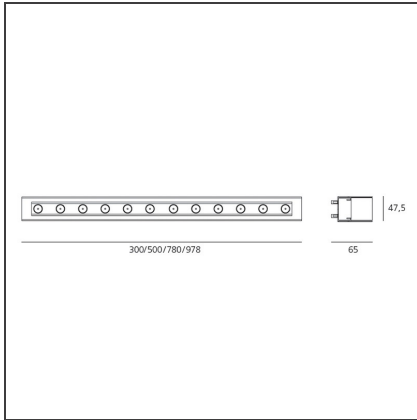

LineaLed Wallwasher 34W - EL 3000K

IP65/67  

DESIGN BY

Carlotta de Bevilacqua

DESCRIPTION

Walk-over and drive-over recessed floor installation. Composed by body in extruded aluminium, protection glass; provided with junction box for input/output connection. Body fastened to the recessing box by means of proper pre-stressed steel springs supplied with the fixture.

24Vdc remote ballast.

Connect a maximum number of 2 fixtures in a continuous line.

Technical features of light fixtures in compliance with EN60598-1.

Installation must be carried out by specialized personnel. Carefully follow the instructions.

TECHNICAL DRAWINGS

FEATURES

Article Code:	NL17323ELK0	Material:	Aluminium, transparent tempered glass.
Colour:	Silver gray	Series:	Outdoor
Installation:	Recessed	Area contract:	Outdoor

DIMENSIONS

Length:	cm 97.8	Impact Resistance:	IK07
Width:	cm 4.8		
Height:	cm 9		
Weight:	kg 2.8		

Male power
connector for
discontinuous
connection
NL19021

Housing L=982mm
NL76700

Cassaforma
L=300mm
NL76740

Cassaforma
L=500mm
NL76730

Cassaforma
L=780mm
NL76710

ALIMENT. 40W
24Vdc IP67
NL62040

CONNETTORE
ALIMENTAZIONE +
TAPPO
NL19052