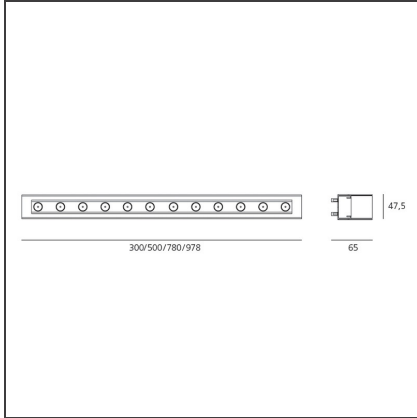

TECHNICAL DRAWINGS

FEATURES

Article Code:	NL1732210K0	Material:	Aluminium, transparent tempered glass.
Colour:	Silver gray	Series:	Outdoor
Installation:	Recessed	Area contract:	Outdoor

DIMENSIONS

Length:	cm 78	Impact Resistance:	IK07
Width:	cm 4,8		
Height:	cm 9		
Weight:	kg 2.2		

INCLUDED SOURCES

Category:	LED	Color temperature (K):	3000K
Number:	3	Voltage:	24Vdc
Watt:	8,5W		
Delivered lumens output (lm):	1776lm		
Type:	0		
Class:	A		

LUMINAIRE

Power Supply:	Electronic	Delivered lumens output (lm):	1248lm
Watt:	25W	CCT:	3000K
Voltage:	24 Vdc	CRI:	80

Notes

Spot optic (10° optic)

Concentrated luminous flow to highlight details avoiding unwanted light dispersion.