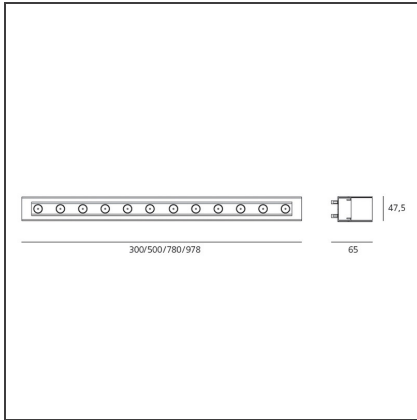

LineaLed Wallwasher 17W - EL 3000K

IP65/67  

DESIGN BY

Carlotta de Bevilacqua

DESCRIPTION

Walk-over and drive-over recessed floor installation. Composed by body in extruded aluminium, protection glass; provided with junction box for input/output connection. Body fastened to the recessing box by means of proper pre-stressed steel springs supplied with the fixture.

24Vdc remote ballast.

Connect a maximum number of 5 fixtures in a continuous line.

Technical features of light fixtures in compliance with EN60598-1.

Installation must be carried out by specialized personnel. Carefully follow the instructions.

TECHNICAL DRAWINGS

FEATURES

Article Code:	NL17321ELK0	Material:	Aluminium, transparent tempered glass.
Colour:	Silver gray	Series:	Outdoor
Installation:	Recessed	Area contract:	Outdoor

DIMENSIONS

Length:	cm 50	Impact Resistance:	IK07
Width:	cm 4,8		
Height:	cm 9		
Weight:	kg 1.5		

Male power
connector for
discontinuous
connection
NL19021

Housing L=982mm
NL76700

Cassaforma
L=300mm
NL76740

Cassaforma
L=500mm
NL76730

Cassaforma
L=780mm
NL76710

ALIMENT. 40W
24Vdc IP67
NL62040

CONNETTORE
ALIMENTAZIONE +
TAPPO
NL19052