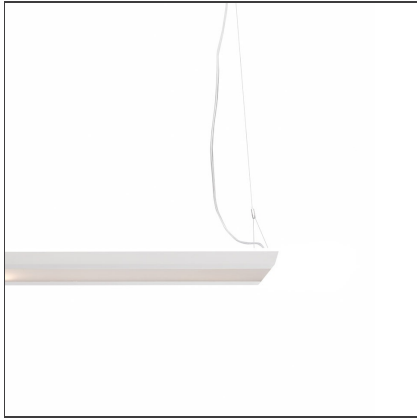

Kardo System Plus - 2247mm - 4000K - White - DALI

IP20   Dimmerable: 

DESIGN BY

Paolo Mantero, Jacopo Acciaro

DESCRIPTION

TECHNICAL DRAWINGS

FEATURES

Article Code:	AW10701	Material:	Structural elements in extruded aluminum and end caps in ABS. Upper diffuser in satin opal methacrylate. Lower diffuser made of transparent methacrylate micro prism.
Colour:	White	Series:	Indoor
Installation:	Suspension	Emission:	Direct/indirect
Environment:	Indoor		

DIMENSIONS

Length:	cm 225
Width:	cm 25
Height:	cm 5

INCLUDED SOURCES

Category:	LED	Color temperature (K):	4000K
Number:	1	CRI:	80
Watt:	101W		
Delivered lumens output (lm):	10206lm		
Type:	0		
Class:	A		
Category:	LED	Color temperature (K):	4000K
Number:	1	CRI:	80
Watt:	20W		
Delivered lumens output (lm):	822lm		
Type:	0		
Class:	A		

LUMINAIRE

Watt:	101W + 20W	Delivered lumens output (lm):	10206lm + 822lm
		CCT:	4000K
		CRI:	80
		Dimmable Typology:	Dali

ACCESSORIES

NO
IMAGE
AVAILABLE

End Caps -
Without Sensor -
White
AW00801

NO
IMAGE
AVAILABLE