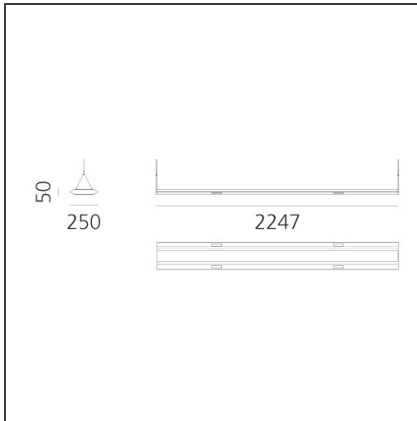

Kardo System Plus - 2247mm - 4000K - White - DALI

IP20   Dimmerable: 

DESIGN BY

Paolo Mantero, Jacopo Acciaro

DESCRIPTION

TECHNICAL DRAWINGS

FEATURES

Article Code:	AW10701	Material:	Structural elements in extruded aluminum and end caps in ABS. Upper diffuser in satin opal methacrylate. Lower diffuser made of transparent methacrylate micro prism.
Colour:	White	Series:	Indoor
Installation:	Suspension	Emission:	Direct/indirect
Environment:	Indoor		

DIMENSIONS

Length:	cm 225
Width:	cm 25
Height:	cm 5

INCLUDED SOURCES

Category:	LED	Color temperature (K):	4000K
Number:	1	CRI:	80
Watt:	101W		
Delivered lumens output (lm):	10206lm		
Type:	0		
Class:	A		
Category:	LED	Color temperature (K):	4000K
Number:	1	CRI:	80
Watt:	20W		
Delivered lumens output (lm):	822lm		
Type:	0		
Class:	A		

LUMINAIRE

Watt:	101W + 20W	Delivered lumens output (lm):	10206lm + 822lm
		CCT:	4000K
		CRI:	80
		Dimmable Typology:	Dali

ACCESSORIES

NO
IMAGE
AVAILABLE

End Caps -
Without Sensor -
White
AW00801

NO
IMAGE
AVAILABLE