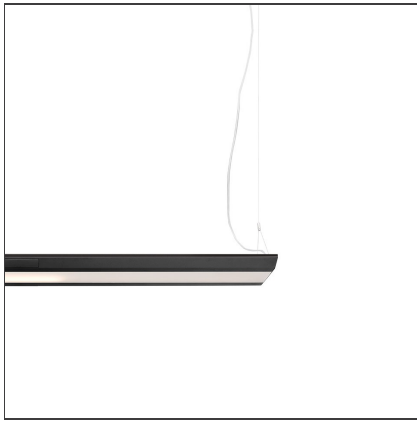

Kardo System Plus - 2247mm - 3000K - Black - DALI

IP20   Dimmerable: 

DESIGN BY

Paolo Mantero, Jacopo Acciaro

DESCRIPTION

TECHNICAL DRAWINGS

FEATURES

Article Code:	AW10504	Material:	Structural elements in extruded aluminum and end caps in ABS. Upper diffuser in satin opal methacrylate. Lower diffuser made of transparent methacrylate micro prism.
Colour:	Black	Series:	Indoor
Installation:	Suspension	Emission:	Direct/indirect
Environment:	Indoor		

DIMENSIONS

Length:	cm 225
Width:	cm 25
Height:	cm 5

INCLUDED SOURCES

Category:	LED	Color temperature (K):	3000K
Number:	1	CRI:	80
Watt:	101W		
Delivered lumens output (lm):	9686lm		
Type:	0		
Class:	A		
Category:	LED	Color temperature (K):	3000K
Number:	1	CRI:	80
Watt:	20W		
Delivered lumens output (lm):	780lm		
Type:	0		
Class:	A		

LUMINAIRE

Watt:	101W +20W	Delivered lumens output (lm):	9686lm +780lm
		CCT:	3000K
		CRI:	80
		Dimmable Typology:	Dali

ACCESSORIES

End Caps -
Without Sensor -
Black
AW00804

End Caps - With
Sensor - Black
AW00904