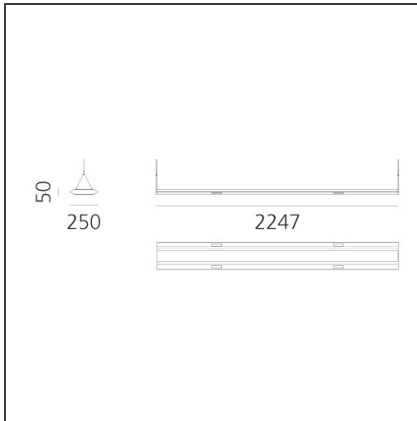

Kardo System Plus - 2247mm - 3000K - Black - DALI

IP20   Dimmerable: 

DESIGN BY

Paolo Mantero, Jacopo Acciaro

DESCRIPTION

TECHNICAL DRAWINGS

FEATURES

Article Code:	AW10504	Material:	Structural elements in extruded aluminum and end caps in ABS. Upper diffuser in satin opal methacrylate. Lower diffuser made of transparent methacrylate micro prism.
Colour:	Black	Series:	Indoor
Installation:	Suspension	Emission:	Direct/indirect
Environment:	Indoor		

DIMENSIONS

Length:	cm 225
Width:	cm 25
Height:	cm 5

INCLUDED SOURCES

Category:	LED	Color temperature (K):	3000K
Number:	1	CRI:	80
Watt:	101W		
Delivered lumens output (lm):	9686lm		
Type:	0		
Class:	A		
Category:	LED	Color temperature (K):	3000K
Number:	1	CRI:	80
Watt:	20W		
Delivered lumens output (lm):	780lm		
Type:	0		
Class:	A		

LUMINAIRE

Watt:	101W +20W	Delivered lumens output (lm):	9686lm +780lm
		CCT:	3000K
		CRI:	80
		Dimmable Typology:	Dali

ACCESSORIES

End Caps -
Without Sensor -
Black
AW00804

End Caps - With
Sensor - Black
AW00904

Direct Emission
Screens - 1127mm
AW05300

Direct Emission
Screens - 2247mm
AW05400

Direct Emission
Screens -
10.000mm
AW05500

Direct Emission
Screens -
25.000mm
AW05600

Direct Emission
Screens -
50.000mm
AW05700