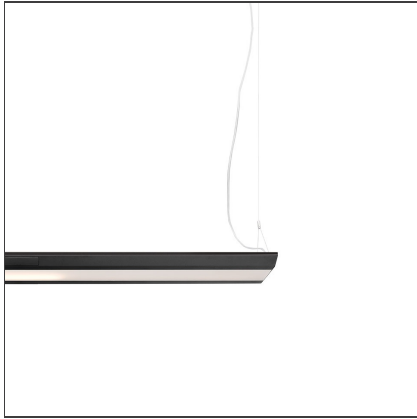

Kardo System Plus - 1127mm - 3000K - Black - Undimmable

IP20  

DESIGN BY

Paolo Mantero, Jacopo Acciaro

DESCRIPTION

TECHNICAL DRAWINGS

FEATURES

Article Code:	AW10004	Material:	Structural elements in extruded aluminum and end caps in ABS. Upper diffuser in satin opal methacrylate. Lower diffuser made of transparent methacrylate micro prism.
Colour:	White	Series:	Indoor
Installation:	Suspension	Emission:	Direct/indirect
Environment:	Indoor		

DIMENSIONS

Length:	cm 113
Width:	cm 25
Height:	cm 5

INCLUDED SOURCES

Category:	LED	Color temperature (K):	3000K
Number:	1	CRI:	80
Watt:	10W		
Delivered lumens output (lm):	390lm		
Type:	0		
Class:	A		
Category:	LED	Color temperature (K):	3000K
Number:	1	CRI:	80
Watt:	56W		
Delivered lumens output (lm):	4843lm		
Type:	0		
Class:	A		