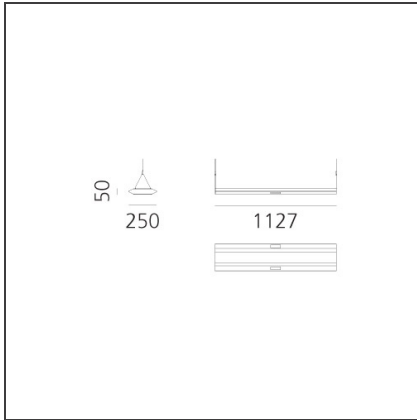

Kardo System Plus - 1127mm - 3000K - Black - Undimmable

IP20  

DESIGN BY

Paolo Mantero, Jacopo Acciaro

DESCRIPTION

TECHNICAL DRAWINGS

FEATURES

Article Code:	AW10004	Material:	Structural elements in extruded aluminum and end caps in ABS. Upper diffuser in satin opal methacrylate. Lower diffuser made of transparent methacrylate micro prism.
Colour:	White	Series:	Indoor
Installation:	Suspension	Emission:	Direct/indirect
Environment:	Indoor		

DIMENSIONS

Length:	cm 113
Width:	cm 25
Height:	cm 5

INCLUDED SOURCES

Category:	LED	Color temperature (K):	3000K
Number:	1	CRI:	80
Watt:	10W		
Delivered lumens output (lm):	390lm		
Type:	0		
Class:	A		
Category:	LED	Color temperature (K):	3000K
Number:	1	CRI:	80
Watt:	56W		
Delivered lumens output (lm):	4843lm		
Type:	0		
Class:	A		

LUMINAIRE

Watt:	56W + 10W	Delivered lumens output (lm):	4843lm + 390lm
		CCT:	3000K
		CRI:	80

ACCESSORIES

NO
IMAGE
AVAILABLE

End Caps -
Without Sensor -
Black
AW00804

NO
IMAGE
AVAILABLE

End Caps - With
Sensor - Black
AW00904

NO
IMAGE
AVAILABLE

Direct Emission
Screens - 1127mm
AW05300

NO
IMAGE
AVAILABLE

Direct Emission
Screens - 2247mm
AW05400

NO
IMAGE
AVAILABLE

Direct Emission
Screens -
10.000mm
AW05500

NO
IMAGE
AVAILABLE

Direct Emission
Screens -
25.000mm
AW05600