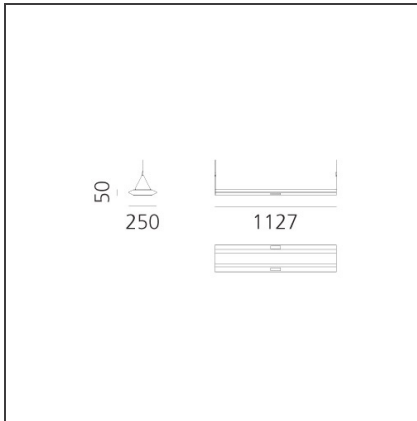

Kardo System Plus - 1127mm - 3000K - Black - DALI

IP20   Dimmerable: 

DESIGN BY

Paolo Mantero, Jacopo Acciaro

DESCRIPTION

TECHNICAL DRAWINGS

FEATURES

Article Code:	AW10104	Material:	Structural elements in extruded aluminum and end caps in ABS. Upper diffuser in satin opal methacrylate. Lower diffuser made of transparent methacrylate micro prism.
Colour:	White	Series:	Indoor
Installation:	Suspension	Emission:	Direct/indirect
Environment:	Indoor		

DIMENSIONS

Length:	cm 113
Width:	cm 25
Height:	cm 5

INCLUDED SOURCES

Category:	LED	Color temperature (K):	3000K
Number:	1	CRI:	80
Watt:	10W		
Delivered lumens output (lm):	390lm		
Type:	0		
Class:	A		
Category:	LED	Color temperature (K):	3000K
Number:	1	CRI:	80
Watt:	56W		
Delivered lumens output (lm):	4843lm		
Type:	0		
Class:	A		

LUMINAIRE

Watt:	56W + 10W	Delivered lumens output (lm):	4843lm + 390lm
		CCT:	3000K
		CRI:	80
		Dimmable Typology:	Dali

ACCESSORIES

NO
IMAGE
AVAILABLE

End Caps -
Without Sensor -
Black
AW00804

NO
IMAGE
AVAILABLE