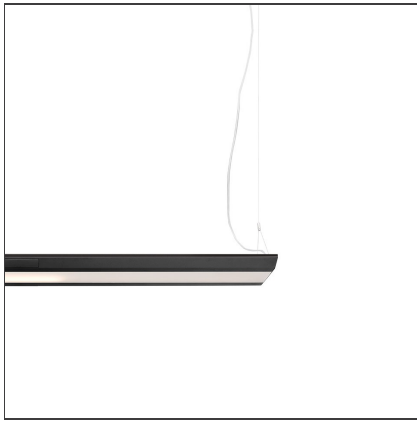

Kardo System Plus - 1127mm - 3000K - Black - DALI

IP20   Dimmerable: 

DESIGN BY

Paolo Mantero, Jacopo Acciaro

DESCRIPTION

TECHNICAL DRAWINGS

FEATURES

Article Code:	AW10104	Material:	Structural elements in extruded aluminum and end caps in ABS. Upper diffuser in satin opal methacrylate. Lower diffuser made of transparent methacrylate micro prism.
Colour:	White	Series:	Indoor
Installation:	Suspension	Emission:	Direct/indirect
Environment:	Indoor		

DIMENSIONS

Length:	cm 113
Width:	cm 25
Height:	cm 5

INCLUDED SOURCES

Category:	LED	Color temperature (K):	3000K
Number:	1	CRI:	80
Watt:	10W		
Delivered lumens output (lm):	390lm		
Type:	0		
Class:	A		
Category:	LED	Color temperature (K):	3000K
Number:	1	CRI:	80
Watt:	56W		
Delivered lumens output (lm):	4843lm		
Type:	0		
Class:	A		

LUMINAIRE

Watt:	56W + 10W	Delivered lumens output (lm):	4843lm + 390lm
		CCT:	3000K
		CRI:	80
		Dimmable Typology:	Dali

ACCESSORIES

NO
IMAGE
AVAILABLE

End Caps -
Without Sensor -
Black
AW00804

NO
IMAGE
AVAILABLE