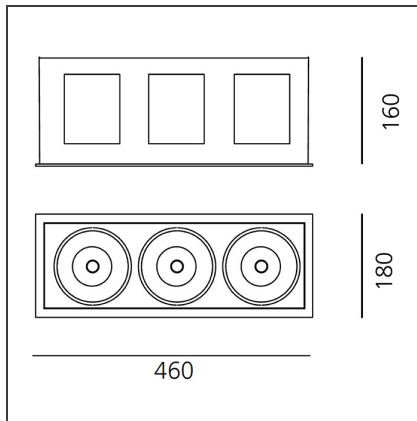

JavaLED_3x26W_34°_3000K_TRIM

IP20  

DESIGN BY

Ernesto Gismondi

DESCRIPTION

Trim or trimless adjustable downlights using LED. 3 models: square with 1 lamp, rectangular with 2, 3 and 4 lamps. Each spotlight may be adjusted individually with a tilt angle ranging from -20° to +70°, and rotation of up to 355°.

TECHNICAL DRAWINGS

FEATURES

Article Code:	M2872W21	Material:	Acciaio
Colour:	White	Series:	Indoor
Installation:	Recessed		

DIMENSIONS

Length:	cm 46	Cutout Width:	cm 15
Width:	cm 18	Cutout length:	cm 45
Height:	cm 16	Cutout shape:	Rectangular
Recessed depth:	cm 16	Glow Wire Test:	960