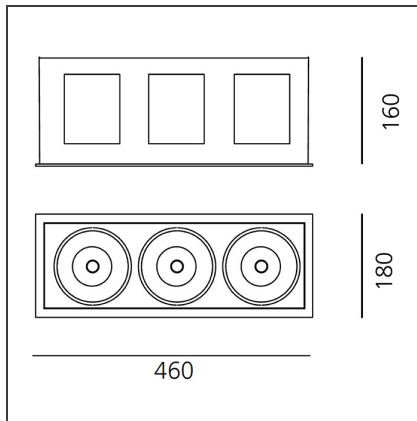

JavaLED_3x26W_24°_3000K_TRIM

IP20  

DESIGN BY

Ernesto Gismondi

DESCRIPTION

Trim or trimless adjustable downlights using LED. 3 models: square with 1 lamp, rectangular with 2, 3 and 4 lamps. Each spotlight may be adjusted individually with a tilt angle ranging from -20° to +70°, and rotation of up to 355°.

TECHNICAL DRAWINGS

FEATURES

Article Code:	M2871W21	Material:	Acciaio
Colour:	White	Series:	Indoor
Installation:	Recessed		

DIMENSIONS

Length:	cm 46	Cutout Width:	cm 15
Width:	cm 18	Cutout length:	cm 45
Height:	cm 16	Cutout shape:	Rectangular
Recessed depth:	cm 16	Glow Wire Test:	960