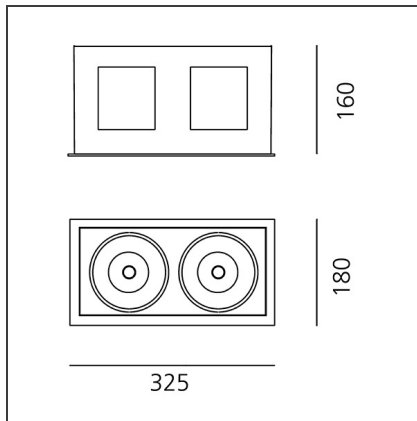

TECHNICAL DRAWINGS

FEATURES

Article Code:	M2869W21	Material:	Acciaio
Colour:	White	Series:	Indoor
Installation:	Recessed		

DIMENSIONS

Length:	cm 32.5	Cutout Width:	cm 12.5
Width:	cm 18	Cutout length:	cm 30
Height:	cm 16	Cutout shape:	Rectangular
Recessed depth:	cm 16	Glow Wire Test:	960

INCLUDED SOURCES

Category:	LED	Color temperature (K):	3000K
Number:	2	Color Tolerance:	MacAdam 3SDCM
Watt:	26W	CRI:	=80(min.)
Delivered lumens output (lm):	2303 lm	Efficacy:	90lm/W
Type:	0	Service Life:	L70(6K)>50000h

LUMINAIRE

Power Supply:	Electronic remote	Delivered lumens output (lm):	4068lm
Watt:	52.0W	CCT:	3000K
		Efficiency:	100%
		Efficacy:	78.24lm/W

Notes

Independent power supply to be ordered separately.