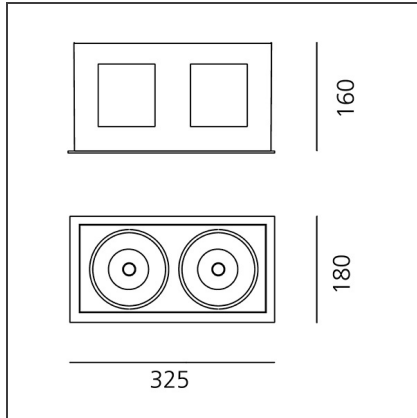

JavaLED_2x26W_24°_3000K_TRIM

IP20  

DESIGN BY

Ernesto Gismondi

DESCRIPTION

Trim or trimless adjustable downlights using LED. 3 models: square with 1 lamp, rectangular with 2, 3 and 4 lamps. Each spotlight may be adjusted individually with a tilt angle ranging from -20° to +70°, and rotation of up to 355°.

TECHNICAL DRAWINGS

FEATURES

Article Code:	M2868W21	Material:	Acciaio
Colour:	White	Series:	Indoor
Installation:	Recessed		

DIMENSIONS

Length:	cm 32.5	Cutout Width:	cm 12.5
Width:	cm 18	Cutout length:	cm 30
Height:	cm 16	Cutout shape:	Rectangular
Recessed depth:	cm 16	Glow Wire Test:	960