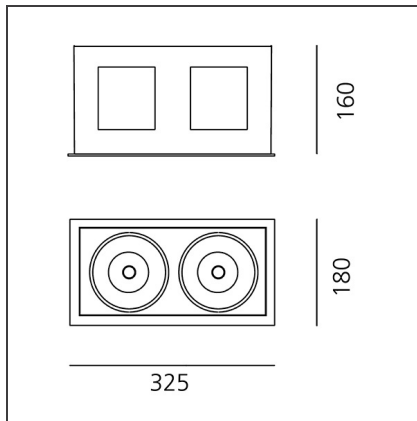

JavaLED_2x26W_12°_3000K_TRIM

IP20  

DESIGN BY

Ernesto Gismondi

DESCRIPTION

Trim or trimless adjustable downlights using LED. 3 models: square with 1 lamp, rectangular with 2, 3 and 4 lamps. Each spotlight may be adjusted individually with a tilt angle ranging from -20° to +70°, and rotation of up to 355°.

TECHNICAL DRAWINGS

FEATURES

Article Code:	M2867W21	Material:	Acciaio
Colour:	White	Series:	Indoor
Installation:	Recessed		

DIMENSIONS

Length:	cm 32.5	Cutout Width:	cm 12.5
Width:	cm 18	Cutout length:	cm 30
Height:	cm 16	Cutout shape:	Rectangular
Recessed depth:	cm 16	Glow Wire Test:	960