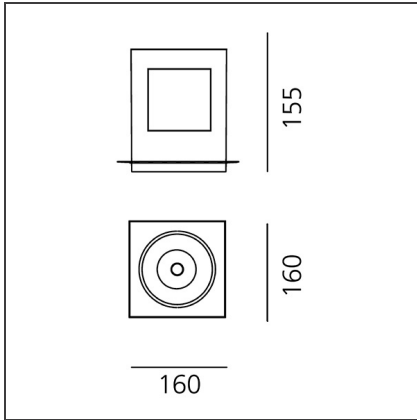

JavaLED_26W_24°_3000K_TRIMLESS

IP20  

DESIGN BY

Ernesto Gismondi

DESCRIPTION

Trim or trimless adjustable downlights using LED. 3 models: square with 1 lamp, rectangular with 2, 3 and 4 lamps. Each spotlight may be adjusted individually with a tilt angle ranging from -20° to +70°, and rotation of up to 355°.

TECHNICAL DRAWINGS

FEATURES

Article Code:	M2874W01	Material:	Acciaio
Colour:	White	Series:	Indoor
Installation:	Recessed		

DIMENSIONS

Length:	cm 16	Cutout Width:	cm 16
Width:	cm 16	Cutout length:	cm 16
Height:	cm 15.5	Glow Wire Test:	960
Recessed depth:	cm 15.5		