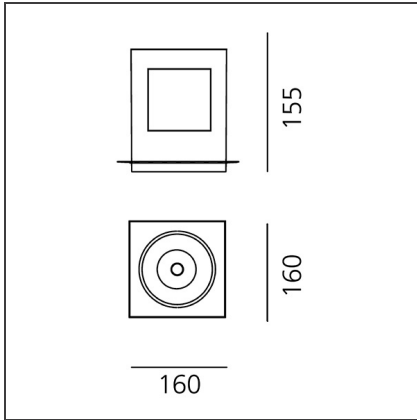

JavaLED_26W_12°_3000K_TRIMLESS

IP20  

DESIGN BY

Ernesto Gismondi

DESCRIPTION

Trim or trimless adjustable downlights using LED. 3 models: square with 1 lamp, rectangular with 2, 3 and 4 lamps. Each spotlight may be adjusted individually with a tilt angle ranging from -20° to +70°, and rotation of up to 355°.

TECHNICAL DRAWINGS

FEATURES

Article Code:	M2873W01	Material:	Acciaio
Colour:	White	Series:	Indoor
Installation:	Recessed		

DIMENSIONS

Length:	cm 16	Cutout Width:	cm 16
Width:	cm 16	Cutout length:	cm 16
Height:	cm 15.5	Glow Wire Test:	960
Recessed depth:	cm 15.5		