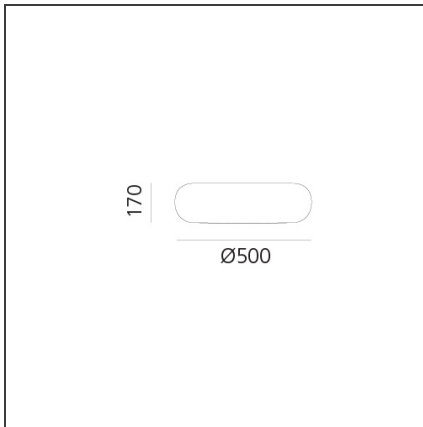

Itka 50 Table

IP20 

DESIGN BY

Naoto Fukasawa

TECHNICAL DRAWINGS

FEATURES

Article Code:	DX0060G10	Material:	Blown glass, steel
Colour:	White	Series:	Design, Danese
Installation:	Table		
Environment:	Indoor		

DIMENSIONS

Height:	cm 17
Base Diameter:	cm 50

NOT INCLUDED SOURCES

Category:	FLUO	Class:	A
Number:	3		
Watt:	22W		
Socket:	E27		

ALTERNATIVE SOURCES

Category:	LED
Number:	3
Watt:	8W
Type:	2
Socket:	E27
Class:	A