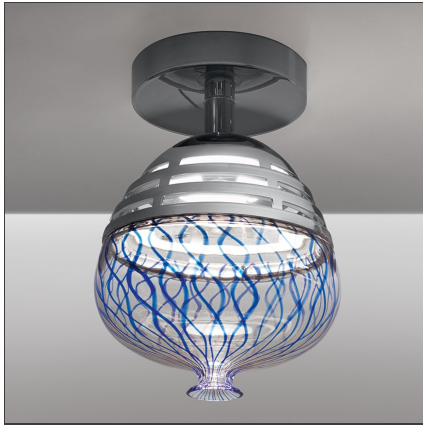

# Invero Ceiling LED 3000K White/Blue

IP20  Dimmerable: 

## DESCRIPTION

As Icalmo, Invero combines the features of a craft technique with optoelectronics innovation. Added to Incipit - an optical, thermal and technological machine - Artemide combines a human and craft dimension, contemplating the beauty of imperfection thanks to the revisitation of the blown glass. Invero resumes in the proportions the classic form of the Veronese vase, typical of the Venetian glass production. It is a reinterpretation of the traditional glass processing techniques not only in the finish but also in the form that is translation of a specific craftsmanship production. Invero, even in its geometry, becomes a tribute to a historical memory, takes up ancient knowledge and values in a contemporary craft key skills, supporting and preserving them.

## FEATURES

<b>Article Code:</b>	- - -	<b>Material:</b>	Glass, aluminium, methacrylate
<b>Colour:</b>	White/Blue	<b>Series:</b>	Scenarios
<b>Installation:</b>	Ceiling		

## DIMENSIONS

<b>Height:</b>	cm 43
<b>Base Diameter:</b>	cm 19