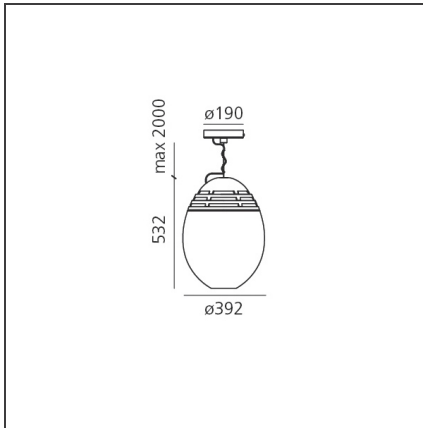

Incalmo Suspension LED 3000K White

IP20  Dimmerable: 

DESIGN BY

Carlotta de Bevilacqua

DESCRIPTION

Incalmo was born: from the initial concept of an optical, thermal and technological machine where every part belongs to a higher system. A human, handcrafted dimension is also taken into account, as the beauty of imperfection is discovered through a reinterpretation of blown glass. The name 'Incalmo' refers to a glass-blowing technique refined in Murano, Venice during the 16th century, aimed at obtaining multiple areas of different colours on the same surface. Incipit and Incalmo operate in perfect harmony, as horizontal, alternating stripes of transparent, white or grey blown glass transform its decorative body into a screening element reaching the areas below its narrower angles and diffusing light into the space. Incalmo is a metaphor for combining the evolving LED technological innovation with ancient craftsmanship skills deeply rooted in our history. The aim of this all-round project is to enhance optical performances while improving the perceived aesthetics of its presence in the environment.

TECHNICAL DRAWINGS

FEATURES

Article Code:	- - -	Material:	Glass, aluminium, methacrylate
Colour:	White	Series:	Scenarios
Installation:	Suspension		

DIMENSIONS

Height:	cm 53.2
Base Diameter:	cm 19
Max Height from ceiling:	cm 200

INCLUDED SOURCES

Category:	LED	Color temperature (K):	3000K
Number:	1	Color Tolerance:	MacAdam 2SDCM
Watt:	44W	CRI:	90
Delivered lumens output (lm):	4230lm		
Type:	0		
Class:	A		

LUMINAIRE

Watt:	44W	Delivered lumens output (lm):	2945lm
		CCT:	3000K
		Efficiency:	71%
		Efficacy:	66.93lm/W
		CRI:	90
		Dimmable Typology:	Push