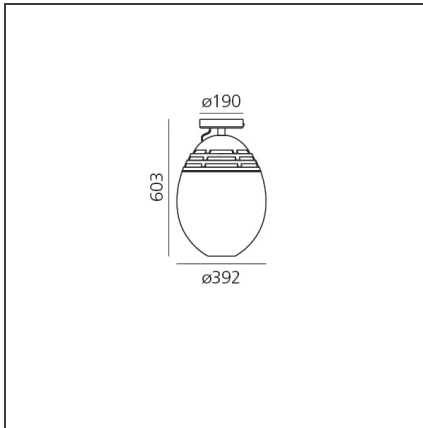

Incalmo Ceiling LED 3000K White

IP20  Dimmerable: 

DESIGN BY

Carlotta de Bevilacqua

DESCRIPTION

Incalmo was born: from the initial concept of an optical, thermal and technological machine where every part belongs to a higher system. A human, handcrafted dimension is also taken into account, as the beauty of imperfection is discovered through a reinterpretation of blown glass. The name 'Incalmo' refers to a glass-blowing technique refined in Murano, Venice during the 16th century, aimed at obtaining multiple areas of different colours on the same surface. Incipit and Incalmo operate in perfect harmony, as horizontal, alternating stripes of transparent, white or grey blown glass transform its decorative body into a screening element reaching the areas below its narrower angles and diffusing light into the space. Incalmo is a metaphor for combining the evolving LED technological innovation with ancient craftsmanship skills deeply rooted in our history. The aim of this all-round project is to enhance optical performances while improving the perceived aesthetics of its presence in the environment.

TECHNICAL DRAWINGS

FEATURES

Article Code:	- - -	Material:	Glass, aluminium, methacrylate
Colour:	White	Series:	Scenarios
Installation:	Ceiling		
Environment:	Indoor		

DIMENSIONS

Height:	cm 60.3
Base Diameter:	cm 19

INCLUDED SOURCES

Category:	LED	Color temperature (K):	3000K
Number:	1	Color Tolerance:	MacAdam 2SDCM
Watt:	44W	CRI:	90
Delivered lumens output (lm):	4230lm		
Type:	0		
Class:	A		

LUMINAIRE

Watt:	44W	Delivered lumens output (lm):	2945lm
		CCT:	3000K
		Efficiency:	71%
		Efficacy:	66.93lm/W
		CRI:	90
		Dimmable Typology:	Push