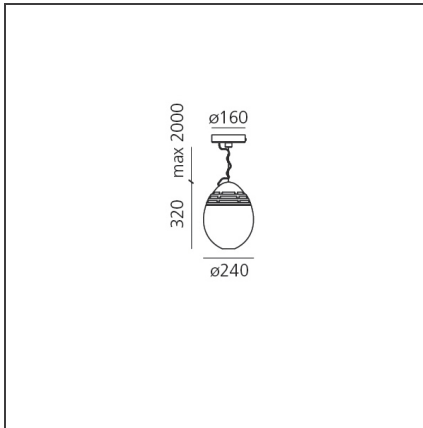

Incalmo 214 Suspension LED 3000K White

IP20  Dimmerable: 

DESIGN BY

Carlotta de Bevilacqua

DESCRIPTION

Incalmo was born: from the initial concept of an optical, thermal and technological machine where every part belongs to a higher system. A human, handcrafted dimension is also taken into account, as the beauty of imperfection is discovered through a reinterpretation of blown glass. The name 'Incalmo' refers to a glass-blowing technique refined in Murano, Venice during the 16th century, aimed at obtaining multiple areas of different colours on the same surface. Incipit and Incalmo operate in perfect harmony, as horizontal, alternating stripes of transparent, white or grey blown glass transform its decorative body into a screening element reaching the areas below its narrower angles and diffusing light into the space. Incalmo is a metaphor for combining the evolving LED technological innovation with ancient craftsmanship skills deeply rooted in our history. The aim of this all-round project is to enhance optical performances while improving the perceived aesthetics of its presence in the environment.

TECHNICAL DRAWINGS

FEATURES

Article Code:	- - -	Material:	Glass, aluminium, methacrylate
Colour:	White	Series:	Scenarios
Installation:	Suspension		

DIMENSIONS

Height:	cm 32
Base Diameter:	cm 16
Max Height from ceiling:	cm 200

INCLUDED SOURCES

Category:	LED	Color temperature (K):	3000K
Number:	1	Color Tolerance:	MacAdam 2SDCM
Watt:	27W	CRI:	90
Delivered lumens output (lm):	3200lm		
Type:	0		
Class:	A		

LUMINAIRE

Watt:	29W	Delivered lumens output (lm):	2020lm
		CCT:	3000K
		Efficiency:	69%
		Efficacy:	69.64lm/W
		CRI:	90
		Dimmable Typology:	Push