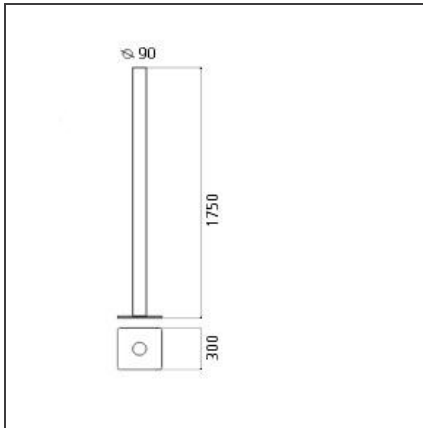

Ilio Orange amber 3000K - App Compatible

IP20 Dimmerable:

DESIGN BY

Ernesto Gismondi

DESCRIPTION

With simple geometry, stripped of all formal digressions and reduced to its basics, Ilio draws attention through saturated colour, available in 7 variations. A mono-material aluminium cylinder supports a 39W LED optical engine on the top, which produces high-efficiency diffused indirect light emissions. With a flow of more than 2700 lumen and an 80% yield, it ensures the general lighting of a room. With light regulator configured to controlled socket, dimmer microswitch.

TECHNICAL DRAWINGS

FEATURES

Article Code:	1640060APP	Material:	Aluminium, steel
Colour:	Orange amber	Series:	Design
Installation:	Floor	Area contract:	Hospitality, null, Residential
Environment:	Indoor	Emission:	Indirect

DIMENSIONS

Height:	cm 175	Impact Resistance:	N.D.
Base Length:	cm 30	Glow Wire Test:	750
Base Width:	cm 30		

INCLUDED SOURCES

Category:	LED	Color temperature (K):	3000K
Number:	1	Color Tolerance:	MacAdam 2SDCM
Watt:	37W	CRI:	90
Delivered lumens output (lm):	3899lm	Efficacy:	107lm/W
Type:	0	Service Life:	50000-L70
Class:	A		